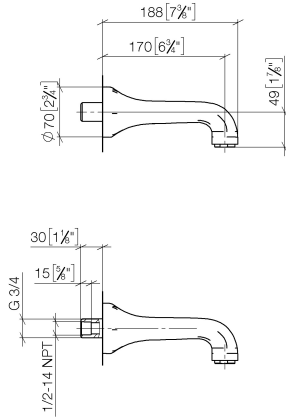

13 801 380

- 170mm projection
- circular normal flow
- hole diameter 37 mm
- 3/4" connection
- max. flow 22 l/min at 3 bar flow pressure

	Durabronss (23kt Gold)	13 801 380-09
	Chrome	13 801 380-00
	Brushed Platinum	13 801 380-06
	Platinum	13 801 380-08
	Brushed Durabronss (23kt Gold)	13 801 380-28
	Brushed Dark Platinum	13 801 380-99

13 801 380

mm [inches]

**Flow rate chart**

**Certificates**

WRAS\_1404060.

13 801 380

Parts for other finishes can be found here: [Chrome](#)

**Spare parts list**

No.	Item Number	Name	Quantity used	Delivery time
1	09 11 36 090-09	spout	1	60
2	90 23 01 121 00-09	aerator	1	40