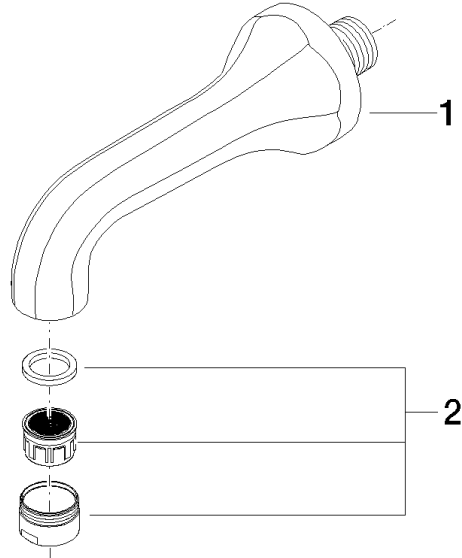

13 801 380

- 170mm projection
- circular normal flow
- hole diameter 37 mm
- 3/4" connection
- max. flow 22 l/min at 3 bar flow pressure

	Durabronss (23kt Gold)	13 801 380-09
	Chrome	13 801 380-00
	Brushed Platinum	13 801 380-06
	Platinum	13 801 380-08
	Brushed Durabronss (23kt Gold)	13 801 380-28
	Brushed Dark Platinum	13 801 380-99

13 801 380

mm [inches]

**Flow rate chart**

**Certificates**

WRAS\_1404060.

13 801 380

Parts for other finishes can be found here: [Chrome](#)

**Spare parts list**

No.	Item Number	Name	Quantity used	Delivery time
1	09 11 36 090-09	spout	1	60
2	90 23 01 121 00-09	aerator	1	40